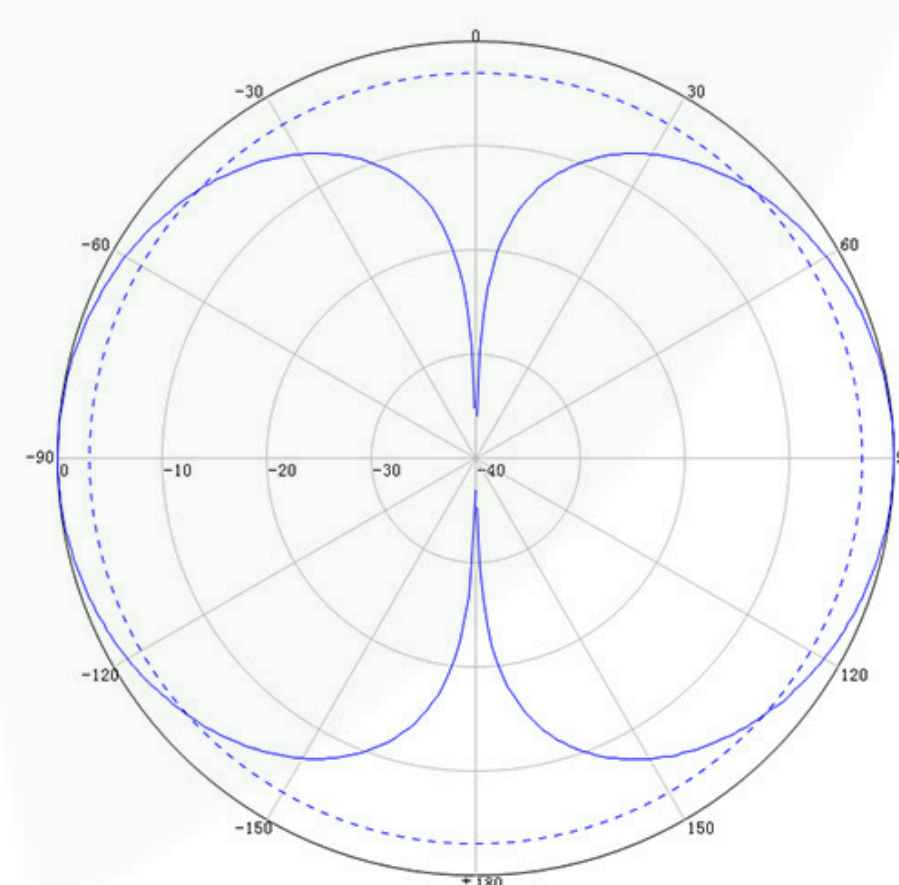

Vertical Pattern

CALL OR **+91-8800386366**

Follow Us For More Updates

Info@gleamlightindia.com/www.gleamlightindia.in/gleamlightindia.com/www.gleamindia.com

GLEAM LIGHT INDIA PRIVATE LIMITED

12B Block -A, Behind Kanishka Garden, Amar Colony Main Rohtak Road Nangloi, New Delhi, Delhi 110041