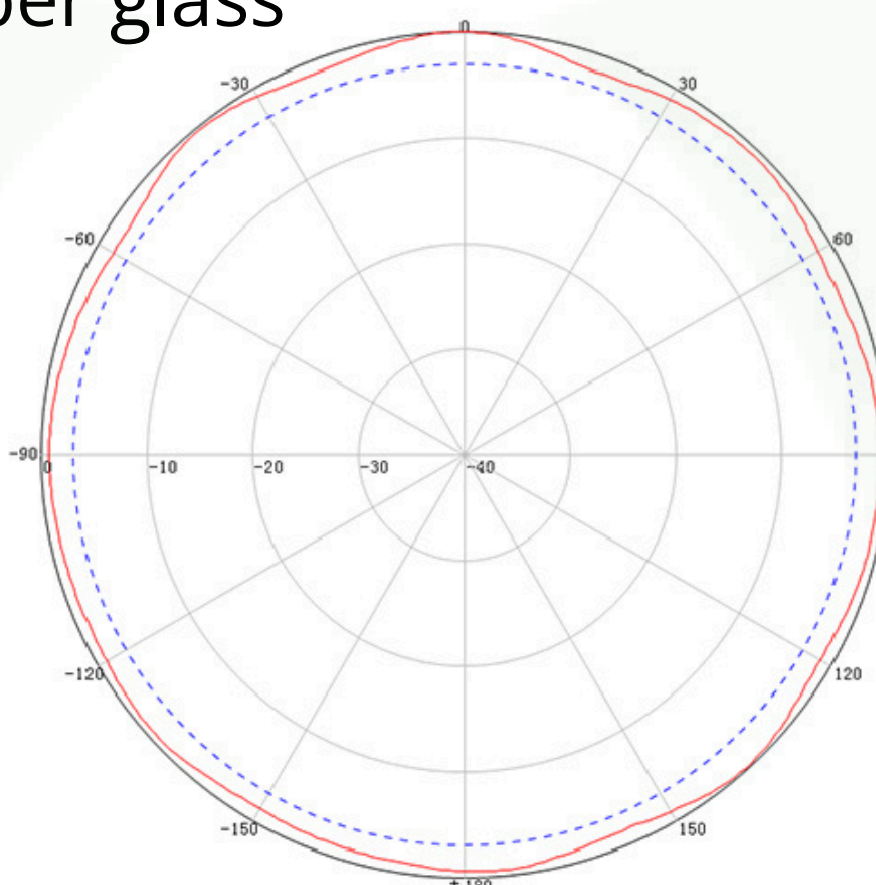

Lora Omni Directional Antenna

An ISO 9001: 2015 Certified Company

Technical Specifications:

Model No.	LORAOMNI03
Frequency Range	860~870 Mhz
VSWR	≤1.5
Gain	3 Dbi
Horizontal Lobe width	360°
Vertical Lobe Width	55°± 10
Lightning Protection	DC Ground
Operating Temperature	-40?~+85°C
Maximum Input Power	100 W
Polarization	Vertical
Impedance	50 ohm
Connector	NF/NM/Customized
Radome material	Fiberglass
Length	400 MM
Weight	300 Gram Approx
Radome colour	White/Gray/Black
Mounting Method	Pole Mount
Max Wind Velocity	150 Km/H
Compliances	CE Compliant
ROHS	ROHS compliant
Brand	Gleam light India