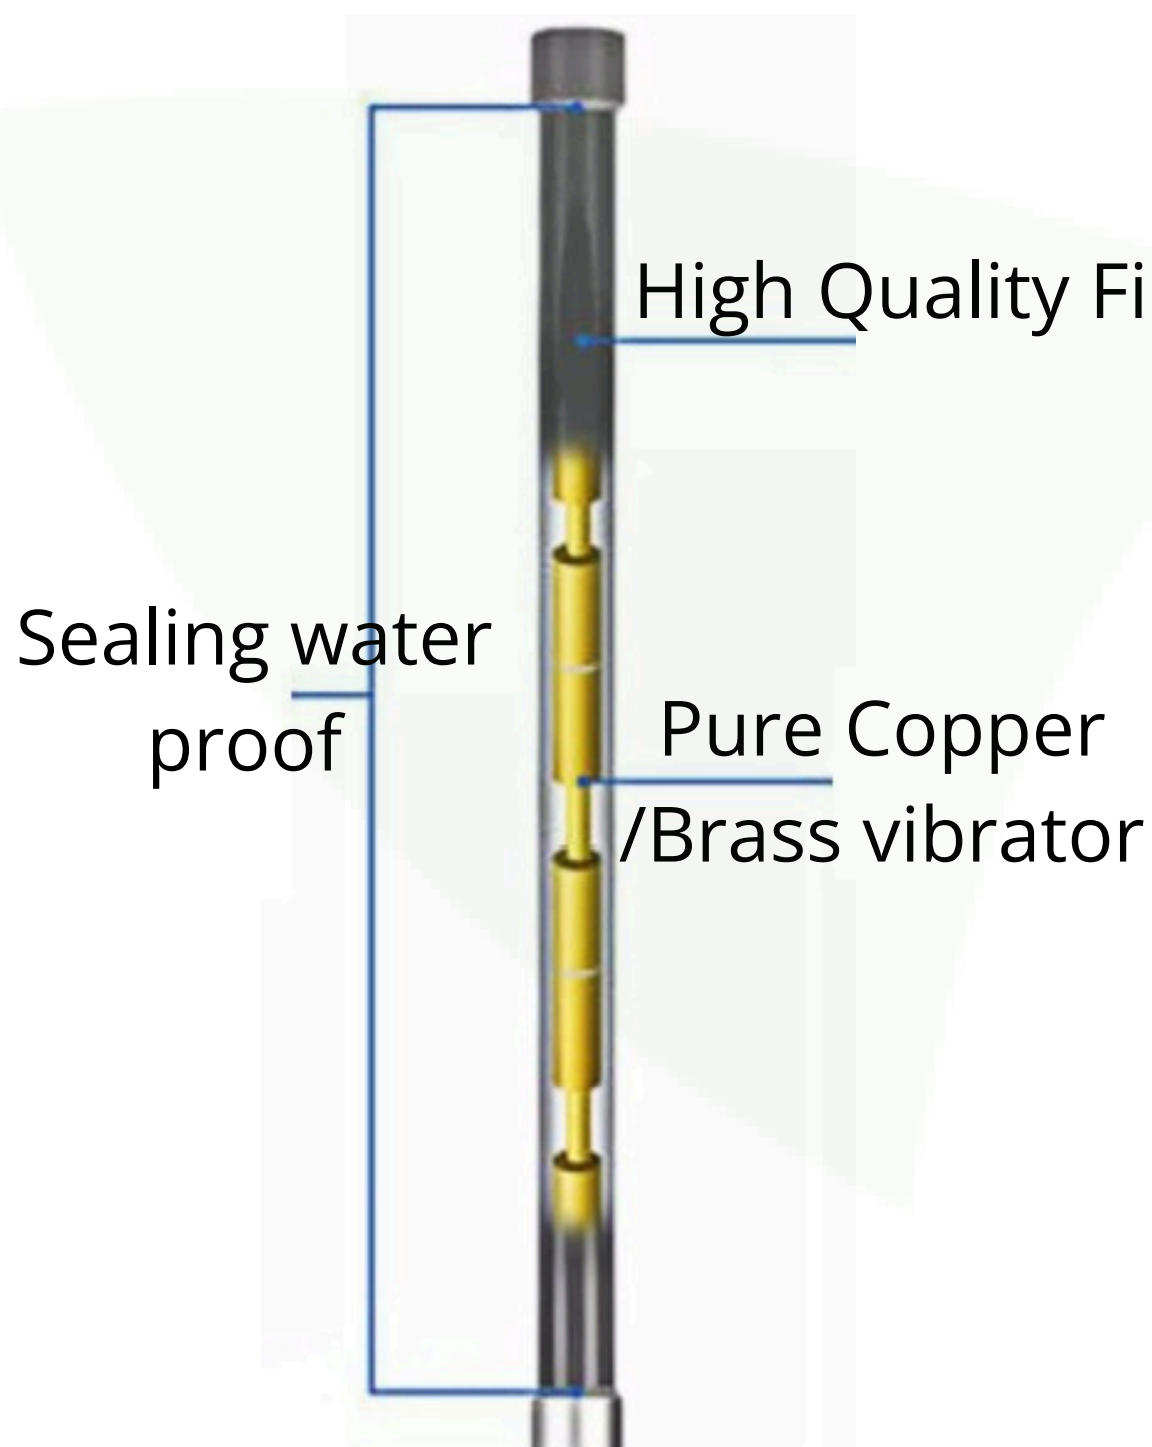

Lora Omni Directional Antenna

An ISO 9001: 2015 Certified Company

Technical Specifications:

Model No.	LORAOMNI03
Frequency Range	860~870 Mhz
VSWR	≤1.5
Gain	3 Dbi
Horizontal Lobe width	360°
Vertical Lobe Width	55°± 10
Lightning Protection	DC Ground
Operating Temperature	-40?~+85°C
Maximum Input Power	100 W
Polarization	Vertical
Impedance	50 ohm
Connector	NF/NM/Customized
Radome material	Fiberglass
Length	400 MM
Weight	300 Gram Approx
Radome colour	White/Gray/Black
Mounting Method	Pole Mount
Max Wind Velocity	150 Km/H
Compliances	CE Compliant
ROHS	ROHS compliant
Brand	Gleam light India